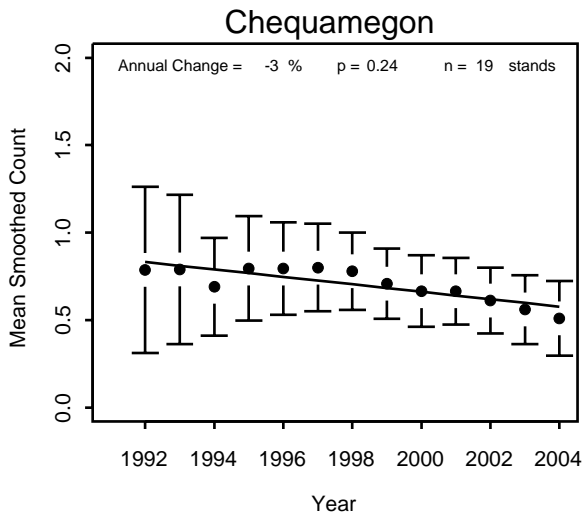

Pooled NFs

Canada Warbler

Cedar Waxwing

Chequamegon

Chippewa

Superior

Pooled NFs

Chestnut-sided Warbler

Chequamegon

Chippewa

Superior

Pooled NFs

Chipping Sparrow

Clay-colored Sparrow

Chippewa

Superior