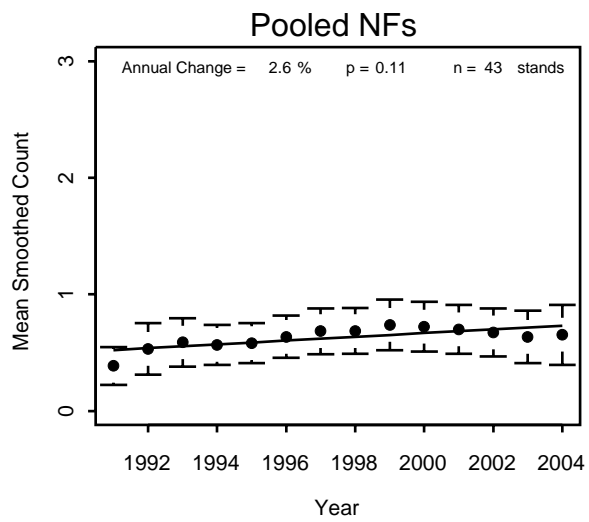

Chequamegon

Chippewa

Superior

Pooled NFs

Red-eyed Vireo

Red-winged Blackbird

Superior

Pooled NFs

Rose-breasted Grosbeak

Chequamegon

Chippewa

Superior

Pooled NFs

Ruby-crowned Kinglet

Chequamegon

Chippewa

Superior

Pooled NFs

Scarlet Tanager

Song Sparrow

Swainson's Thrush

Chequamegon

Chippewa

Superior

Pooled NFs

Swamp Sparrow

Tennessee Warbler

Chequamegon

Chippewa

Superior

Pooled NFs

Veery