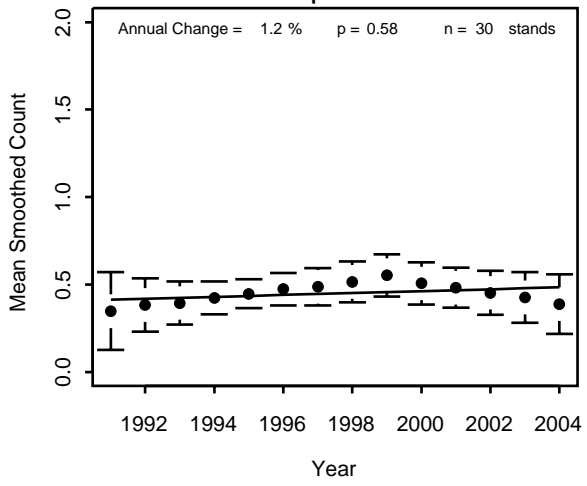

Swainson's Thrush

Chequamegon

Chippewa

Superior

Pooled NFs