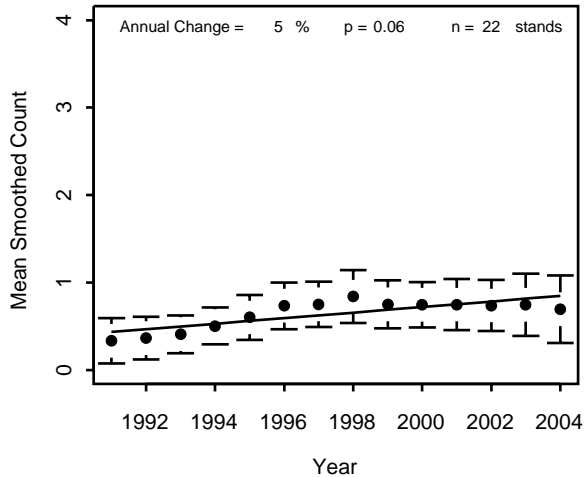

Northern Parula

Northern Waterthrush

Chequamegon

Chippewa

Superior

Pooled NFs

Olive-sided Flycatcher

Chequamegon