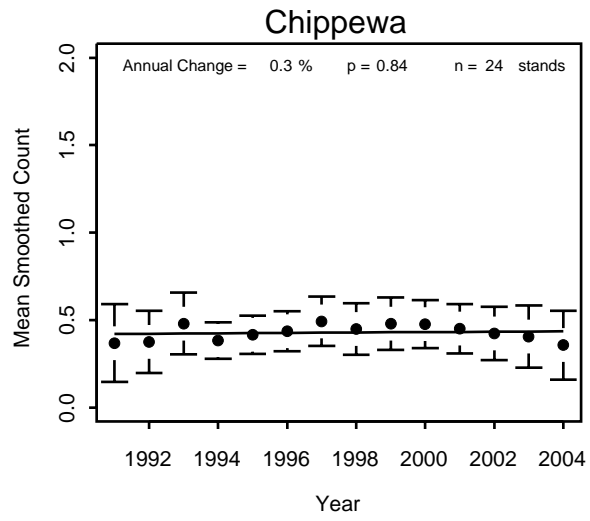

Chequamegon

Chippewa

Superior

Pooled NFs

Yellow-throated Vireo

Superior

Pooled NFs

Long-distance Migrant Individuals