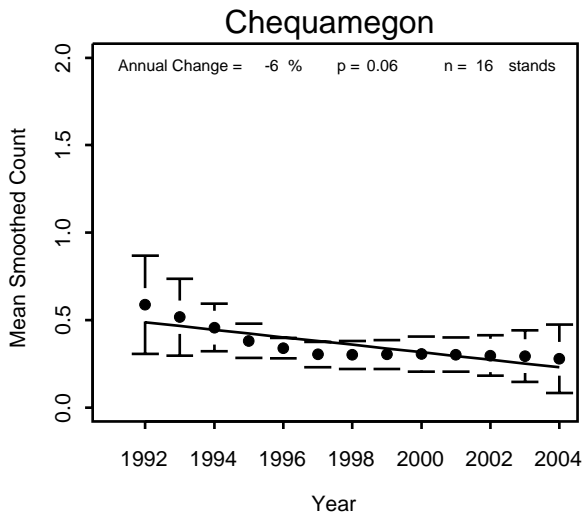

Superior

Pooled NFs

Blackburnian Warbler

Blue Jay

Blue-headed Vireo

Brewer's Blackbird

Chippewa

Superior