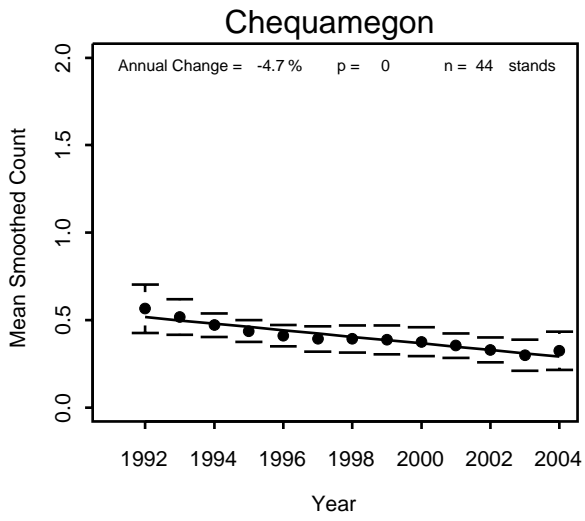

Brown Creeper