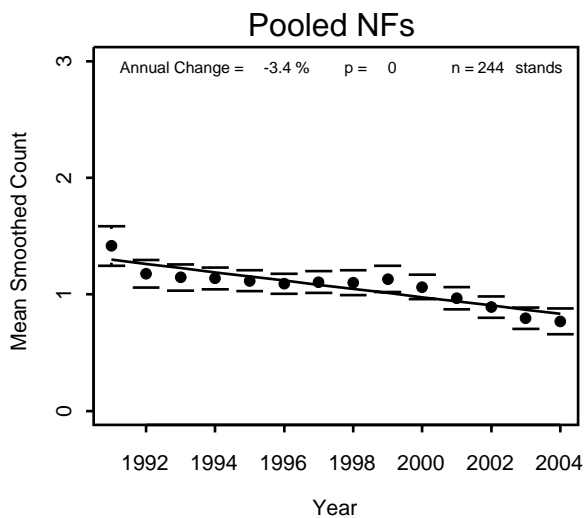

Pooled NFs

Swamp Sparrow

Tennessee Warbler

Chequamegon

Chippewa

Superior

Pooled NFs

Veery

Vesper Sparrow

Chippewa

Superior

Pooled NFs

White-breasted Nuthatch

Chequamegon

Chippewa

Superior