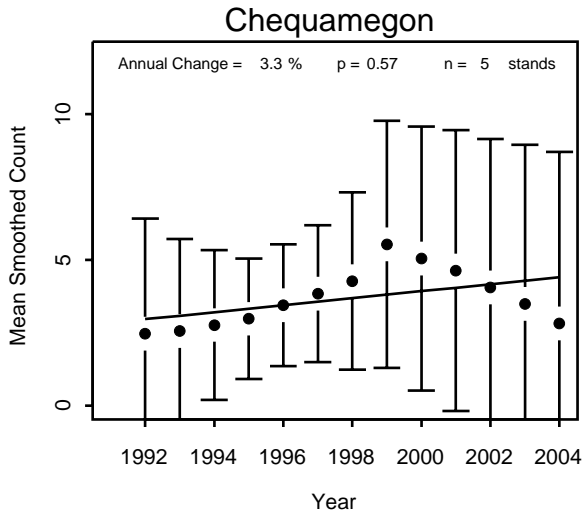

Superior

Pooled NFs

Blackburnian Warbler

Blue Jay

Blue-headed Vireo

Brewer's Blackbird

Chippewa

Superior