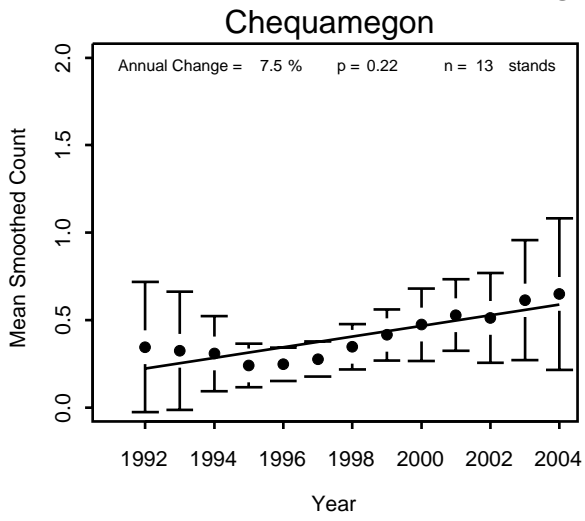

House Wren

Chippewa

Superior

Pooled NFs

Indigo Bunting

Superior

Pooled NFs

Least Flycatcher