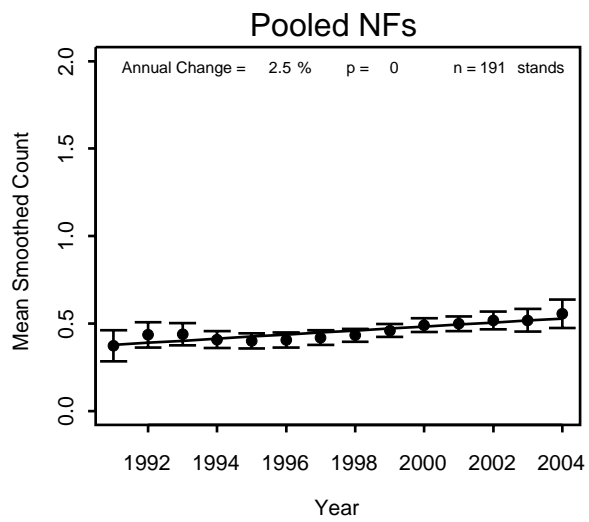

Pooled NFs

Black-throated Blue Warbler

Chequamegon

Chippewa

Pooled NFs

Black-throated Green Warbler

Chequamegon

Chippewa

Superior

Pooled NFs

Blackburnian Warbler

Blue Jay

Blue-headed Vireo

Brewer's Blackbird

Chippewa

Superior

Pooled NFs

Brown Creeper

Brown Thrasher

Chippewa

Superior

Pooled NFs

Brown-headed Cowbird

Superior