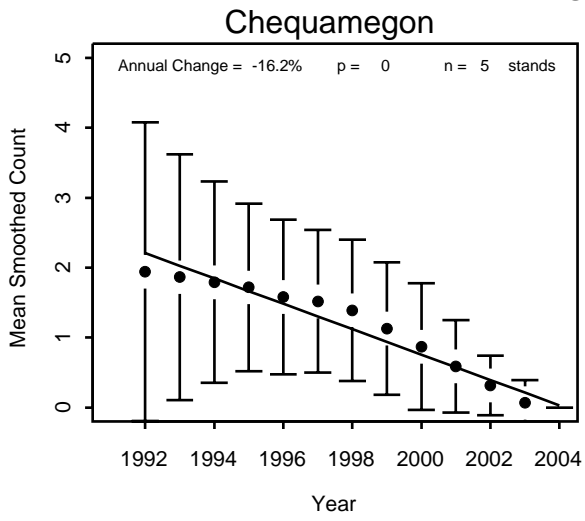

Pooled NFs

Pine Warbler

Purple Finch

Chequamegon

Chippewa

Superior

Pooled NFs

Red-breasted Nuthatch

Chequamegon

Chippewa

Superior

Pooled NFs

Red-eyed Vireo

Red-winged Blackbird

Superior

Pooled NFs