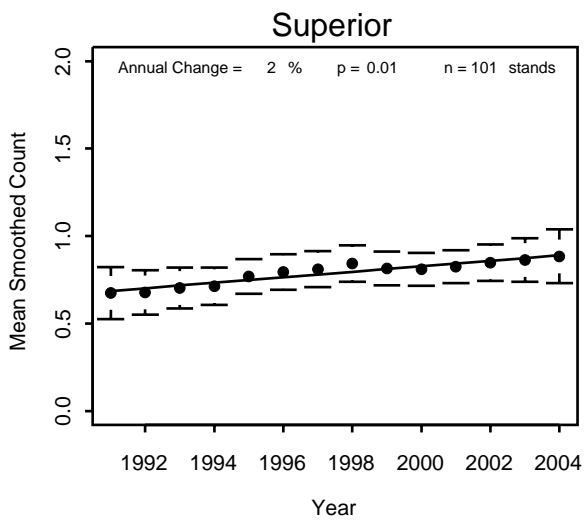

Blackburnian Warbler