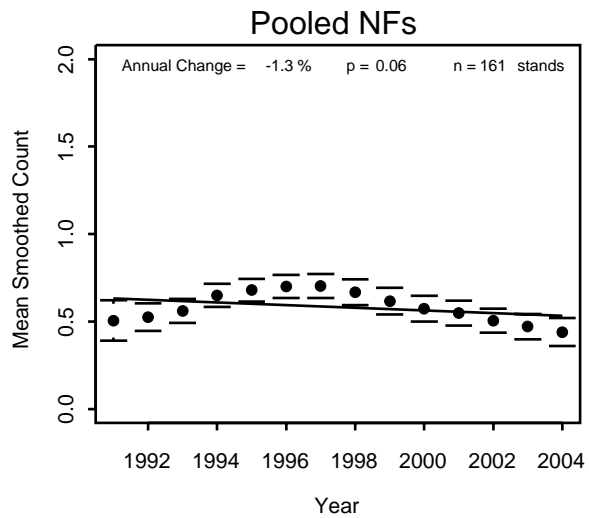

Pooled NFs

Great-crested Flycatcher

Superior

Pooled NFs

Hairy Woodpecker

Superior

Pooled NFs

Hermit Thrush

House Wren

Chippewa

Superior

Pooled NFs

Indigo Bunting

Superior

Pooled NFs

Least Flycatcher

Magnolia Warbler

Chequamegon

Chippewa

Superior

Pooled NFs

Mourning Warbler

Myrtle Warbler

Nashville Warbler

Northern Parula

Northern Waterthrush

Chequamegon

Chippewa

Superior

Pooled NFs

Olive-sided Flycatcher

Chequamegon