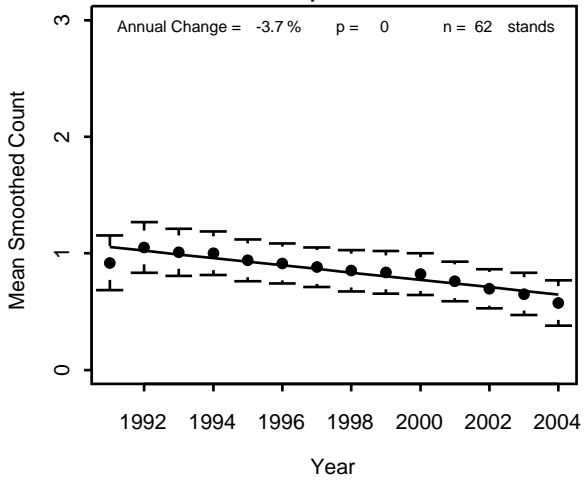

Black-throated Green Warbler

Superior