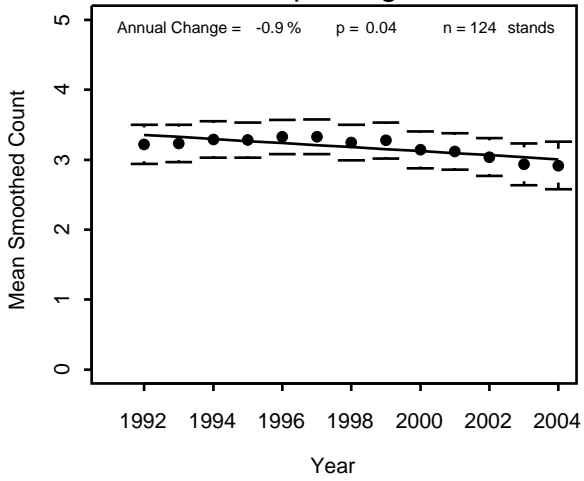

Canopy Nesting Individuals

Chequamegon