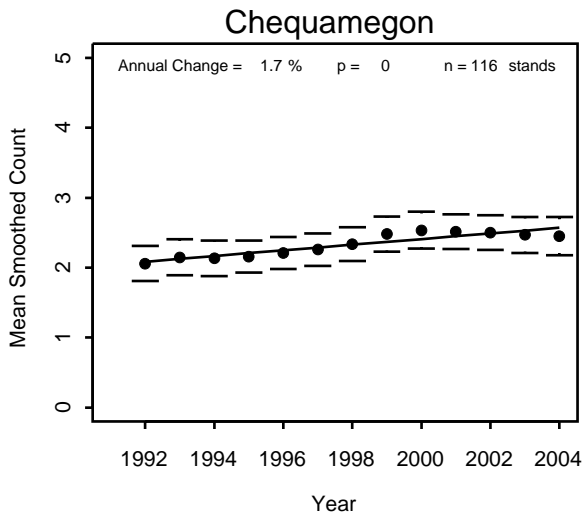

Pooled NFs

Pine Warbler

Purple Finch

Chequamegon

Chippewa

Superior

Pooled NFs

Red-breasted Nuthatch

Chequamegon

Chippewa

Superior

Pooled NFs

Red-eyed Vireo

Red-winged Blackbird

Superior

Pooled NFs