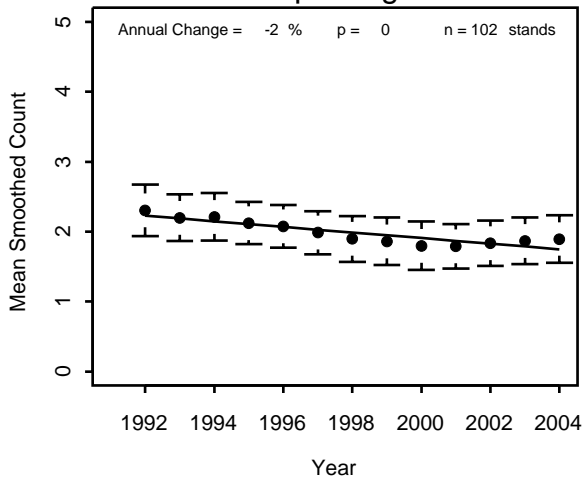

Chequamegon

Chippewa

Superior

Pooled NFs

Lowland Coniferous Habitat Individuals

Chequamegon

Chippewa

Superior