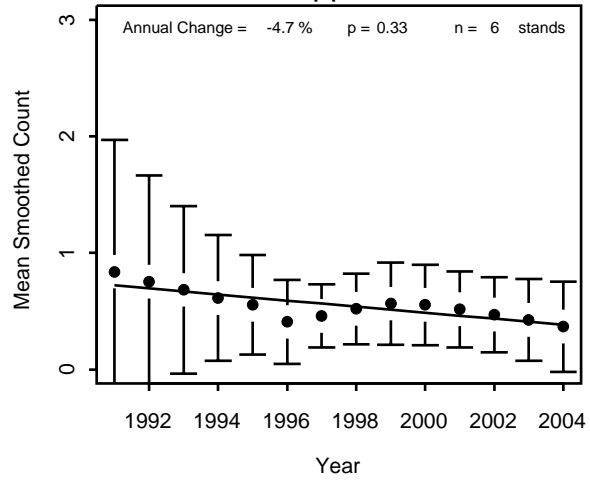

Chequamegon

Chippewa

Superior

Pooled NFs

Gray Jay

Chequamegon

Chippewa

Superior