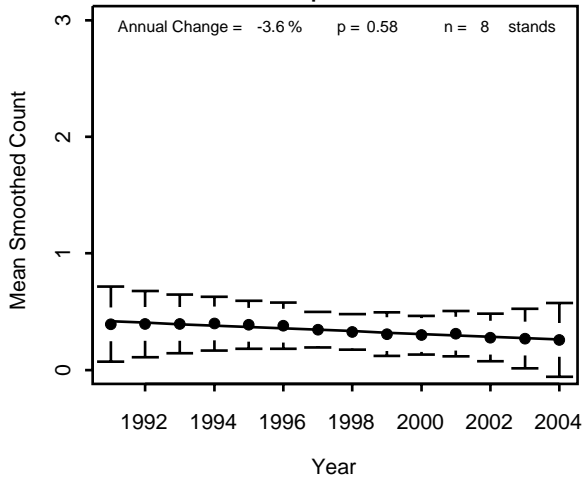

Superior

Pooled NFs