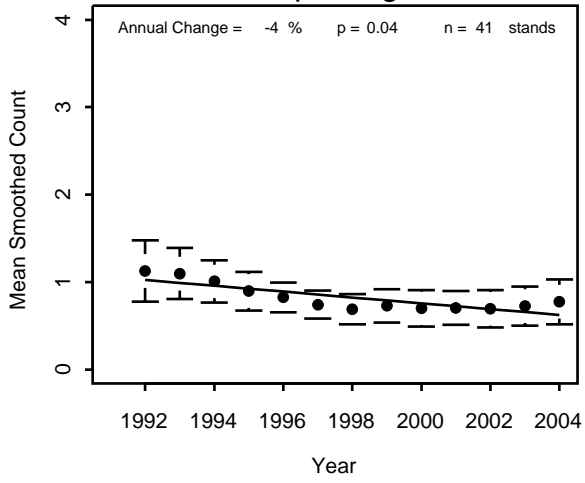

White-throated Sparrow

Chequamegon