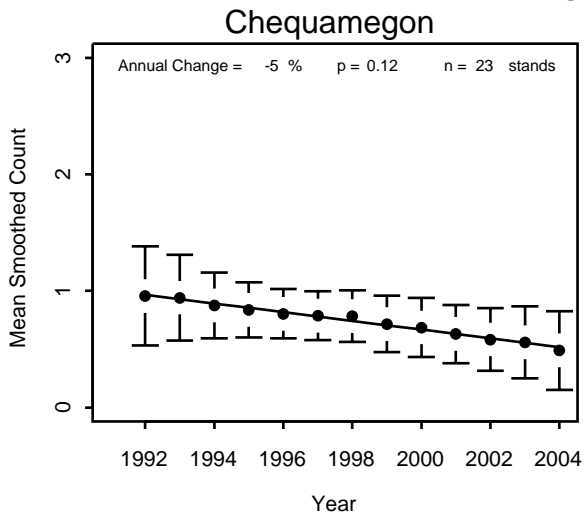

Superior

Pooled NFs

Scarlet Tanager

Song Sparrow

Swainson's Thrush

Chequamegon

Chippewa

Superior