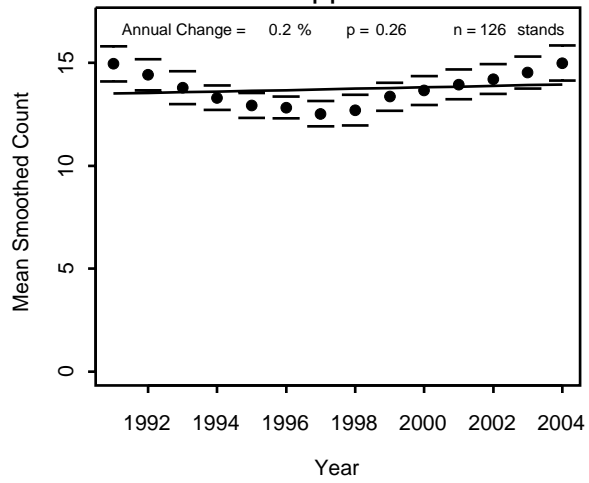

Long-distance Migrant Individuals

Chippewa