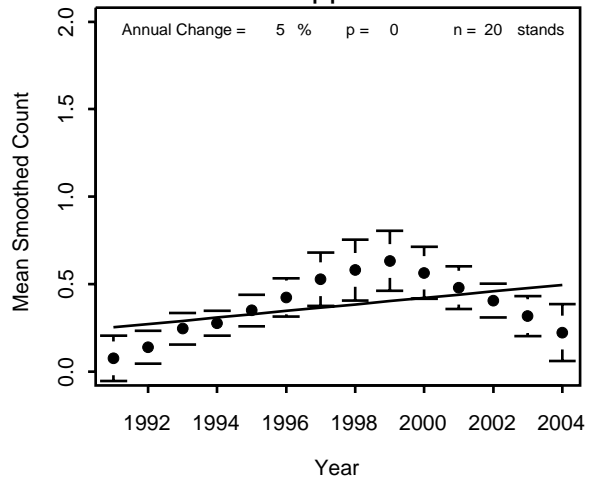

Vesper Sparrow

Chippewa

Superior

Pooled NFs

White-breasted Nuthatch

Chequamegon

Chippewa

Superior