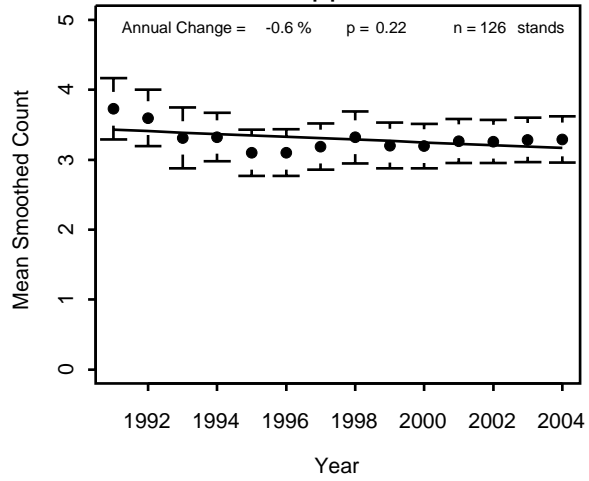

Canopy Nesting Individuals

Chippewa