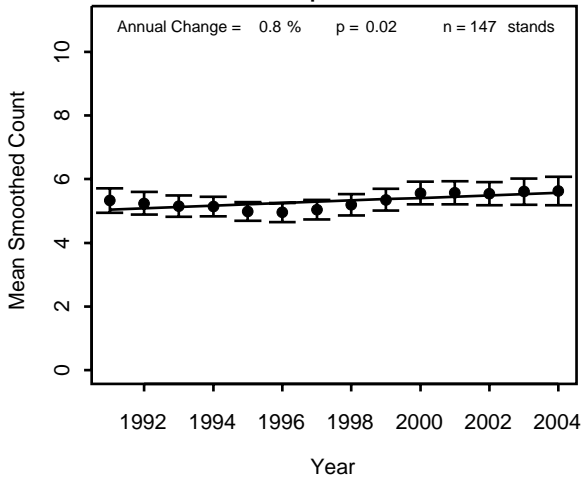

Chippewa

Superior

Pooled NFs

Shrub or Subcanopy Nesting Individuals

Chequamegon

Chippewa

Superior

Pooled NFs