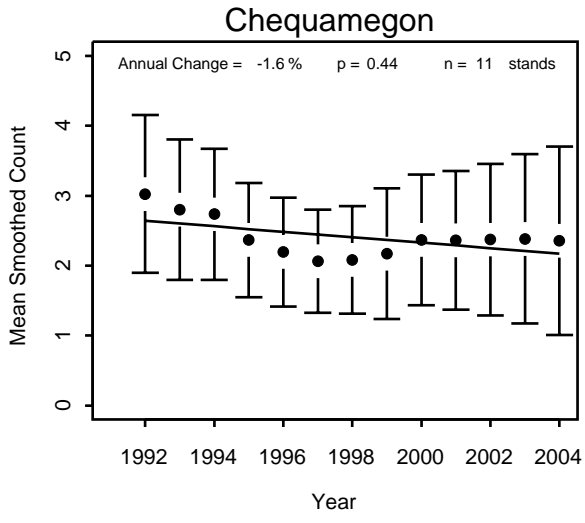

Pooled NFs

Canada Warbler

Cedar Waxwing

Chequamegon

Chippewa

Superior

Pooled NFs

Chestnut-sided Warbler

Chequamegon

Chippewa

Superior

Pooled NFs

Chipping Sparrow

Clay-colored Sparrow

Chippewa

Superior