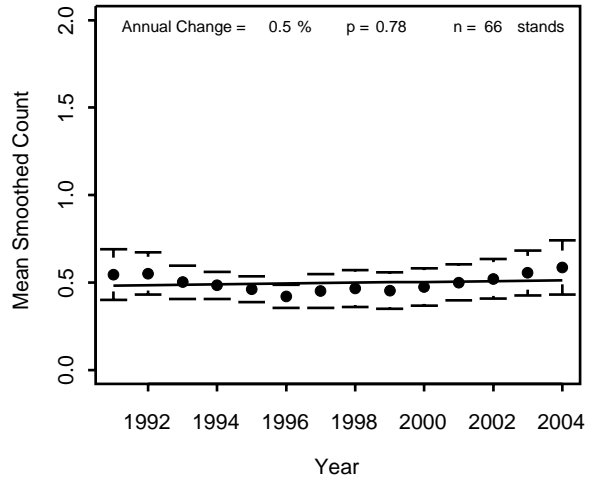

Pooled NFs

Golden-crowned Kinglet

Chequamegon

Chippewa

Superior

Pooled NFs

Golden-winged Warbler

Gray Catbird