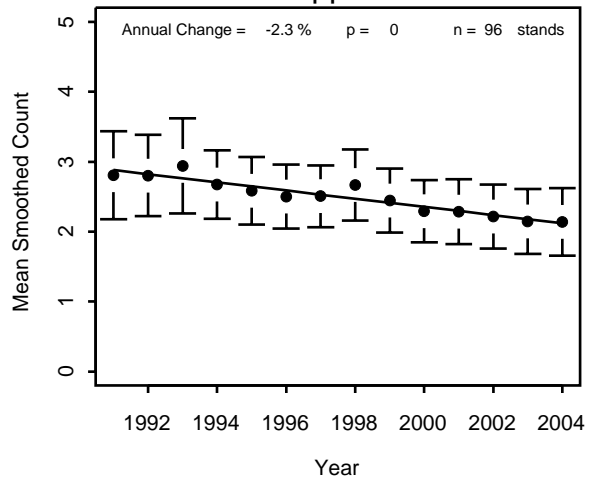

Chequamegon

Chippewa

Superior

Pooled NFs

Lowland Coniferous Habitat Individuals

Chequamegon

Chippewa

Superior