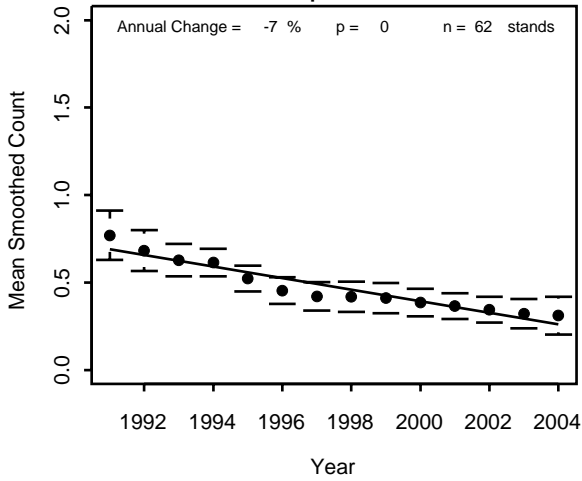

Rose-breasted Grosbeak

Chequamegon

Chippewa

Superior

Pooled NFs

Ruby-crowned Kinglet

Chequamegon

Chippewa