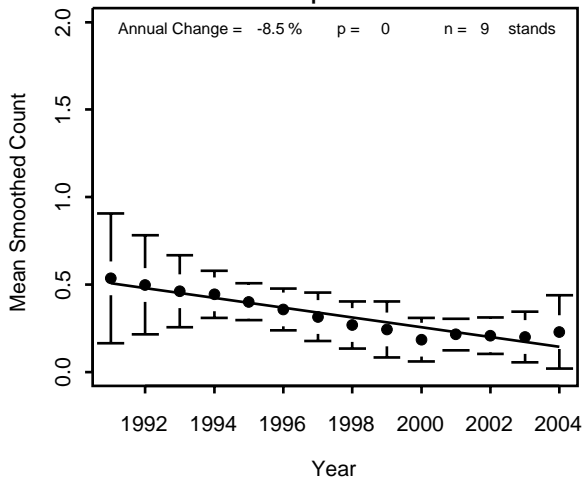

Ruby-crowned Kinglet

Chequamegon

Chippewa

Superior

Pooled NFs