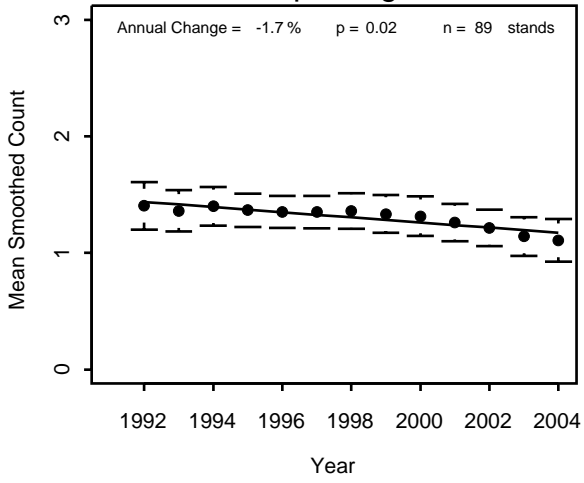

Pooled NFs

Black-throated Blue Warbler

Chequamegon

Chippewa

Pooled NFs

Black-throated Green Warbler

Chequamegon

Chippewa