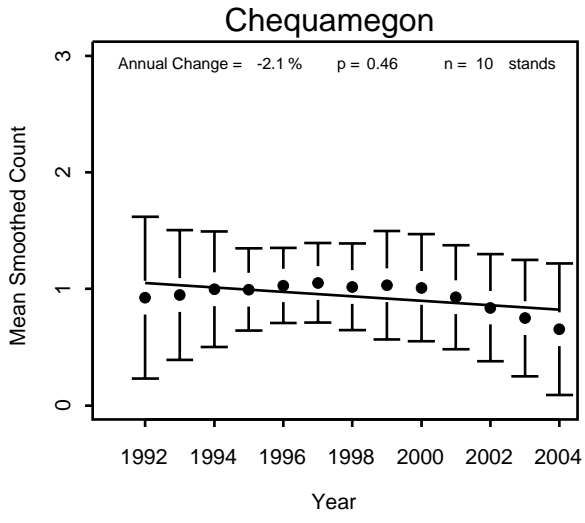

Brown Thrasher

Chippewa

Superior

Pooled NFs