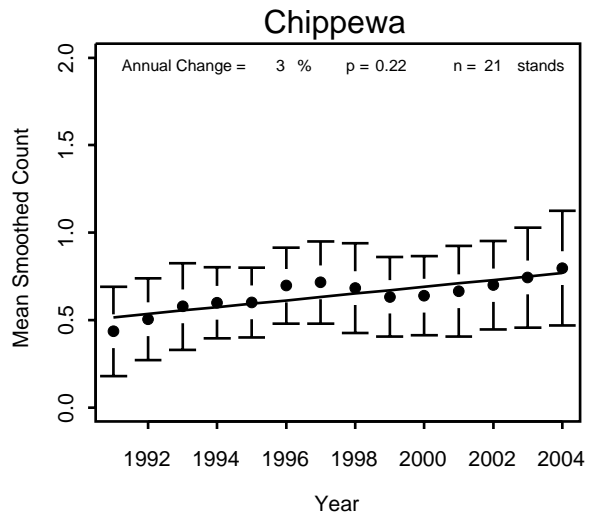

Pooled NFs

Golden-crowned Kinglet

Chequamegon

Chippewa

Superior

Pooled NFs

Golden-winged Warbler

Gray Catbird