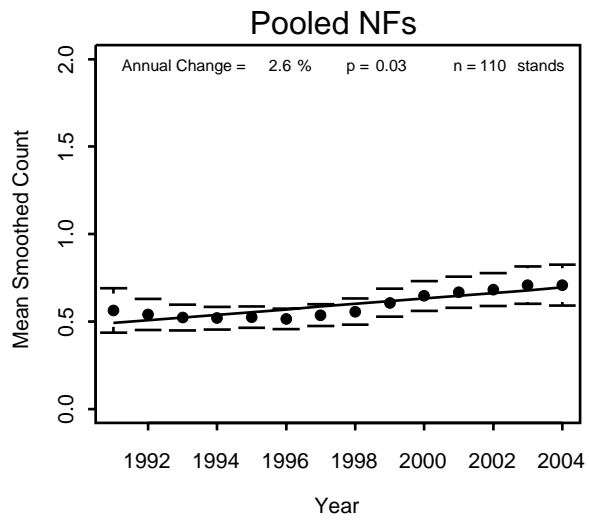

Pooled NFs

Great-crested Flycatcher

Superior

Pooled NFs

Hairy Woodpecker

Superior

Pooled NFs

Hermit Thrush

House Wren

Chippewa

Superior

Pooled NFs

Indigo Bunting

Superior

Pooled NFs

Least Flycatcher

Magnolia Warbler

Chequamegon

Chippewa

Superior

Pooled NFs

Mourning Warbler

Myrtle Warbler

Nashville Warbler

Northern Parula

Northern Waterthrush

Chequamegon

Chippewa

Superior

Pooled NFs

Olive-sided Flycatcher

Chequamegon