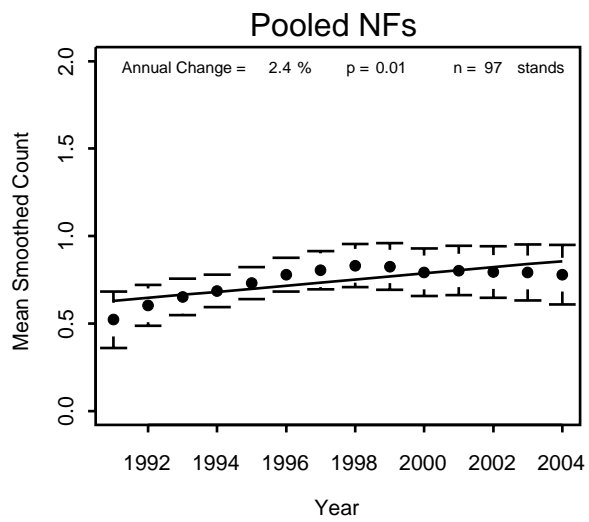

Pooled NFs

White-throated Sparrow

Chequamegon

Chippewa

Superior

Pooled NFs

Winter Wren

Wood Thrush

Chippewa

Superior

Pooled NFs

Yellow Warbler

Superior

Pooled NFs

Yellow-bellied Flycatcher

Yellow-shafted Flicker

Chequamegon

Chippewa

Superior

Pooled NFs

Yellow-throated Vireo

Superior

Pooled NFs

Long-distance Migrant Individuals