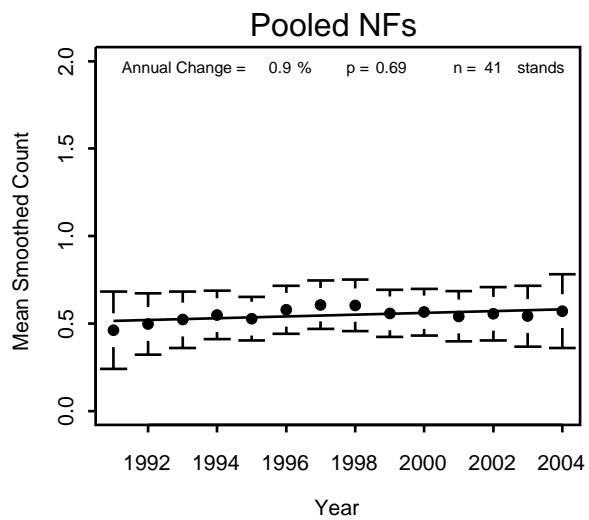

Eastern Wood-pewee

Chequamegon

Chippewa

Superior

Pooled NFs

Evening Grosbeak

Chippewa

Superior

Pooled NFs

Golden-crowned Kinglet

Chequamegon

Chippewa

Superior

Pooled NFs

Golden-winged Warbler

Gray Catbird

Chequamegon

Chippewa

Superior

Pooled NFs

Gray Jay

Chequamegon

Chippewa

Superior

Pooled NFs

Great-crested Flycatcher

Superior

Pooled NFs

Hairy Woodpecker

Superior

Pooled NFs

Hermit Thrush