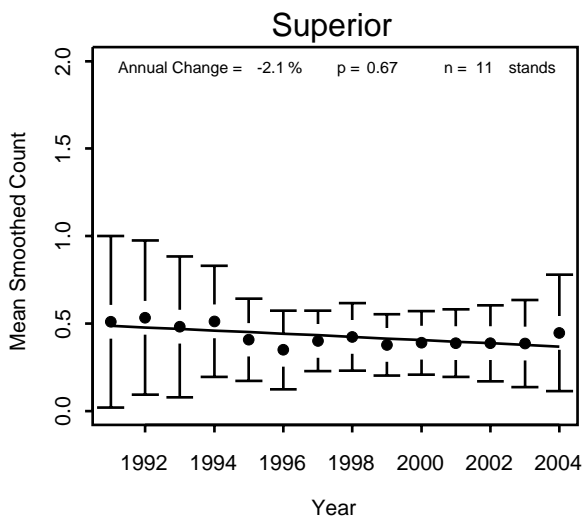

Pooled NFs

Golden-crowned Kinglet

Chequamegon

Chippewa

Superior

Pooled NFs

Golden-winged Warbler

Gray Catbird