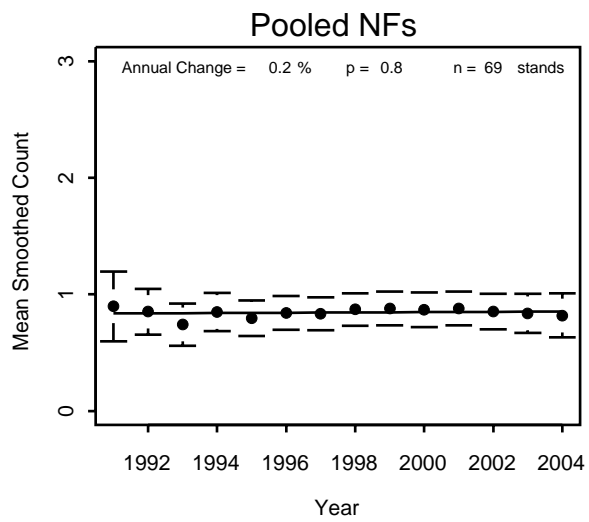

Magnolia Warbler

Chequamegon

Chippewa

Superior

Pooled NFs

Mourning Warbler

Myrtle Warbler

Nashville Warbler

Northern Parula

Northern Waterthrush

Chequamegon

Chippewa

Superior

Pooled NFs

Olive-sided Flycatcher

Chequamegon

Chippewa

Superior

Pooled NFs

Ovenbird

Palm Warbler

Chequamegon

Chippewa

Superior

Pooled NFs

Pine Warbler

Purple Finch

Chequamegon

Chippewa

Superior

Pooled NFs

Red-breasted Nuthatch