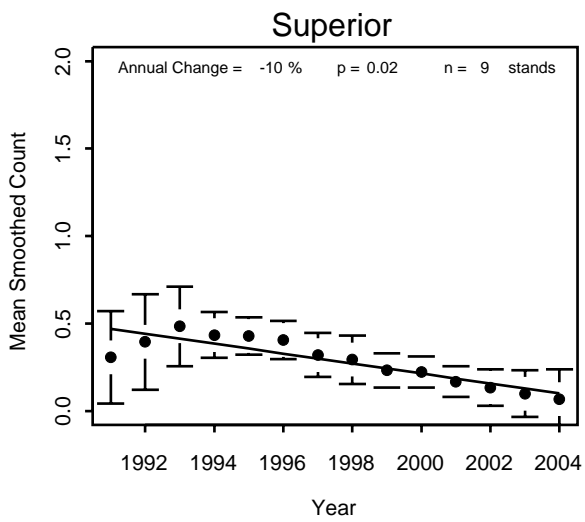

Scarlet Tanager