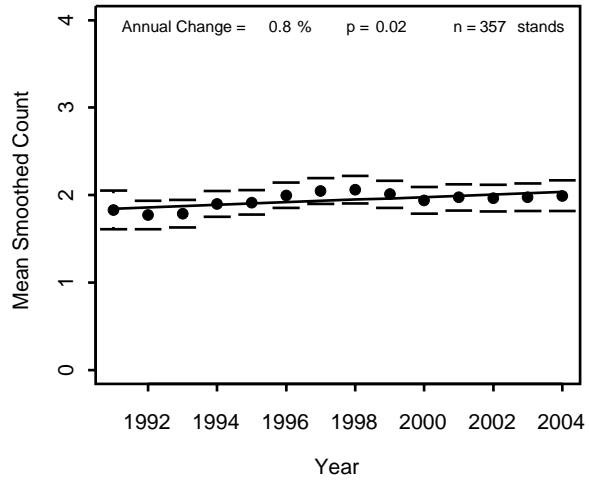

Chequamegon

Chippewa

Superior

Pooled NFs

Lowland Coniferous Habitat Individuals

Chequamegon

Chippewa

Superior