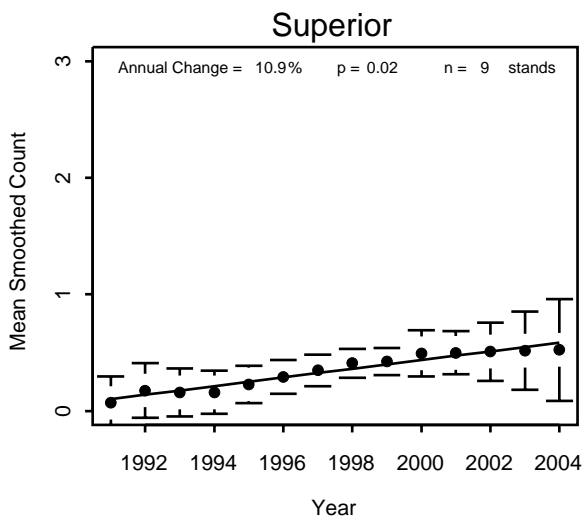

Swamp Sparrow