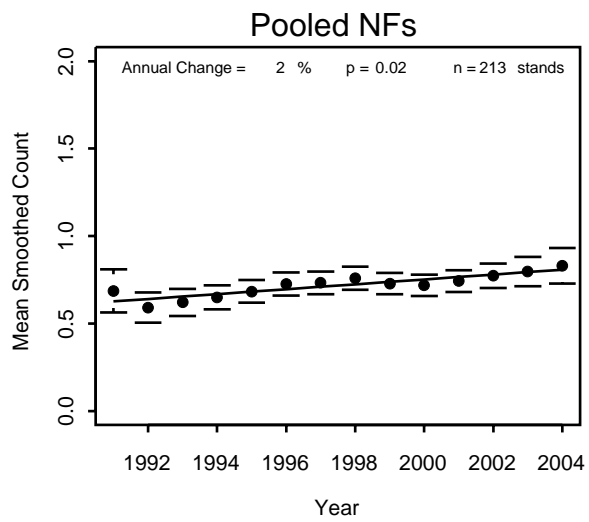

Superior

Pooled NFs

American Robin

Black-and-white Warbler

Black-capped Chickadee

Chequamegon

Chippewa

Superior

Pooled NFs

Black-throated Blue Warbler

Chequamegon

Chippewa

Pooled NFs

Black-throated Green Warbler

Chequamegon

Chippewa

Superior

Pooled NFs

Blackburnian Warbler

Blue Jay

Blue-headed Vireo

Brewer's Blackbird

Chippewa

Superior