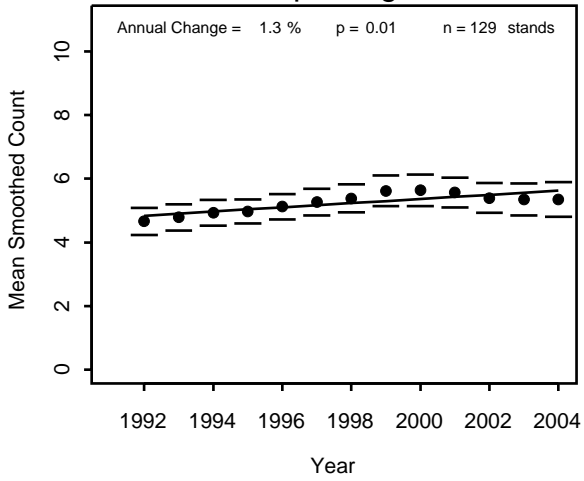

Chippewa

Superior

Pooled NFs

Shrub or Subcanopy Nesting Individuals

Chequamegon

Chippewa

Superior

Pooled NFs