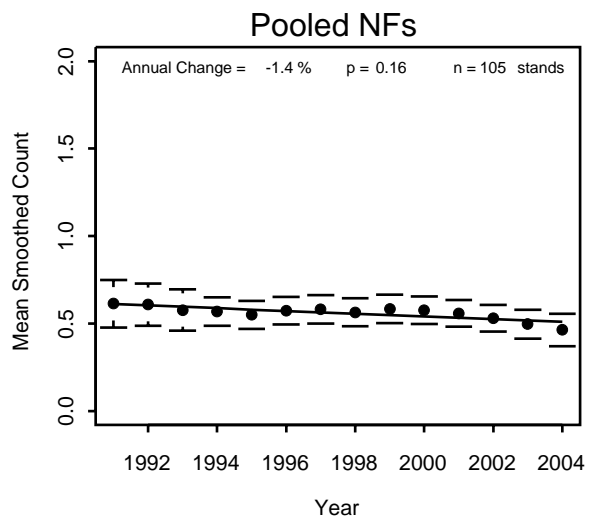

Pooled NFs

Canada Warbler

Cedar Waxwing

Chequamegon

Chippewa

Superior

Pooled NFs

Chestnut-sided Warbler

Chequamegon

Chippewa

Superior

Pooled NFs

Chipping Sparrow

Clay-colored Sparrow

Chippewa

Superior

Pooled NFs

Connecticut Warbler

Chequamegon

Chippewa

Superior

Pooled NFs

Common Yellowthroat

Chequamegon