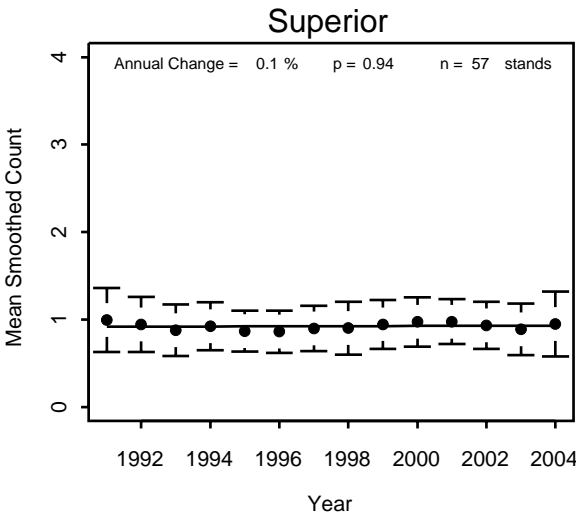

House Wren

Chippewa

Superior

Pooled NFs

Indigo Bunting

Superior

Pooled NFs

Least Flycatcher