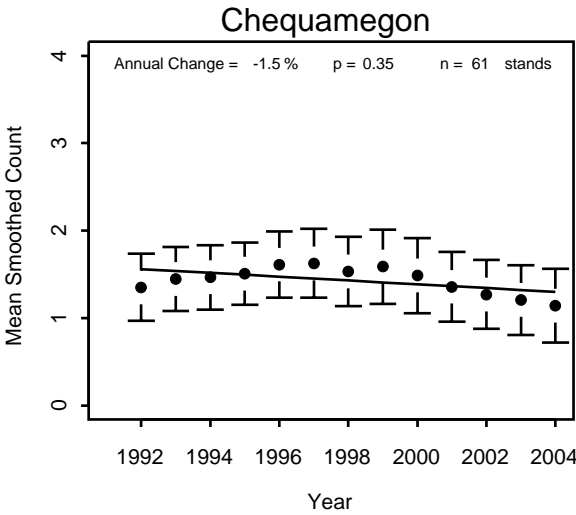

House Wren

Chippewa

Superior

Pooled NFs

Indigo Bunting

Superior

Pooled NFs

Least Flycatcher