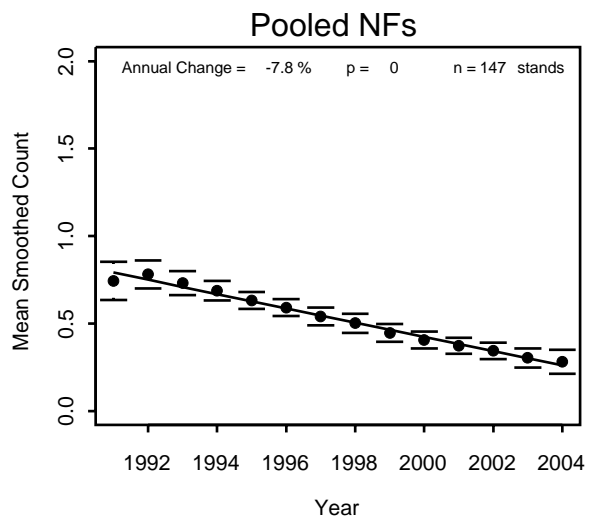

Vesper Sparrow

Chippewa

Superior

Pooled NFs

White-breasted Nuthatch

Chequamegon

Chippewa

Superior

Pooled NFs

White-throated Sparrow

Chequamegon

Chippewa

Superior

Pooled NFs

Winter Wren

Wood Thrush

Chippewa

Superior

Pooled NFs

Yellow Warbler

Superior

Pooled NFs

Yellow-bellied Flycatcher

Yellow-shafted Flicker