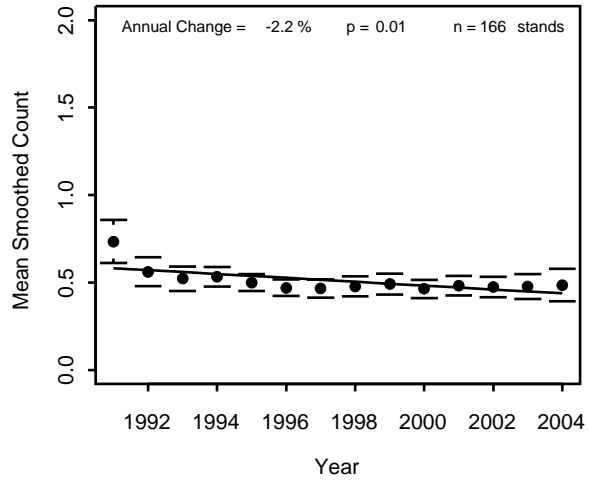

Rose-breasted Grosbeak

Chequamegon

Chippewa

Superior

Pooled NFs

Ruby-crowned Kinglet

Chequamegon

Chippewa