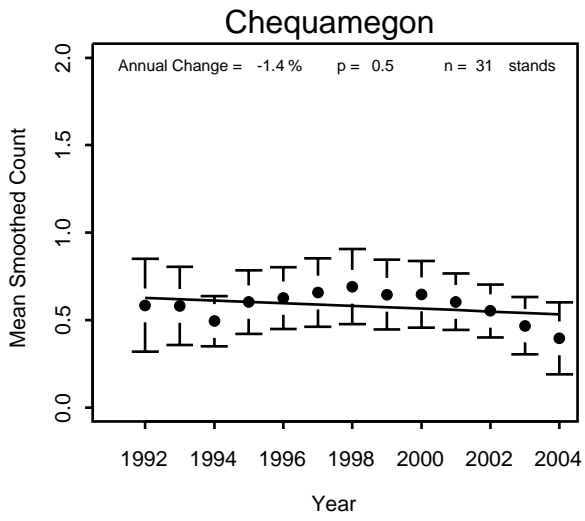

Superior

Pooled NFs

Blackburnian Warbler

Blue Jay

Blue-headed Vireo

Brewer's Blackbird

Chippewa

Superior

Pooled NFs

Brown Creeper

Brown Thrasher

Chippewa

Superior

Pooled NFs

Brown-headed Cowbird

Superior

Pooled NFs

Canada Warbler

Cedar Waxwing

Chequamegon

Chippewa

Superior

Pooled NFs

Chestnut-sided Warbler