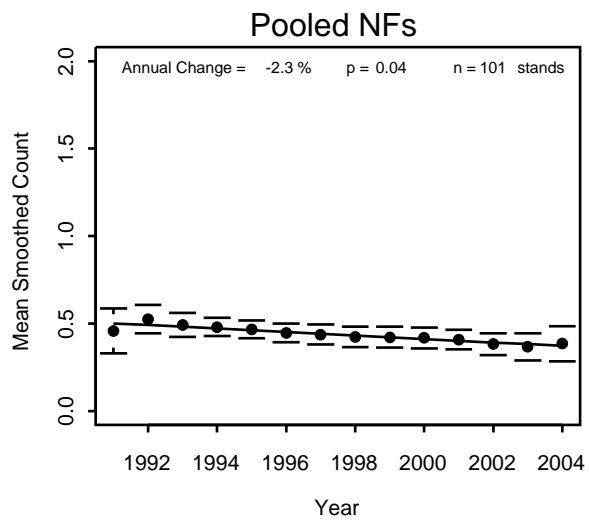

Pooled NFs

Black-throated Blue Warbler

Chequamegon

Chippewa

Pooled NFs

Black-throated Green Warbler

Chequamegon

Chippewa

Superior

Pooled NFs

Blackburnian Warbler

Blue Jay

Blue-headed Vireo

Brewer's Blackbird

Chippewa

Superior

Pooled NFs

Brown Creeper

Brown Thrasher

Chippewa

Superior

Pooled NFs

Brown-headed Cowbird

Superior