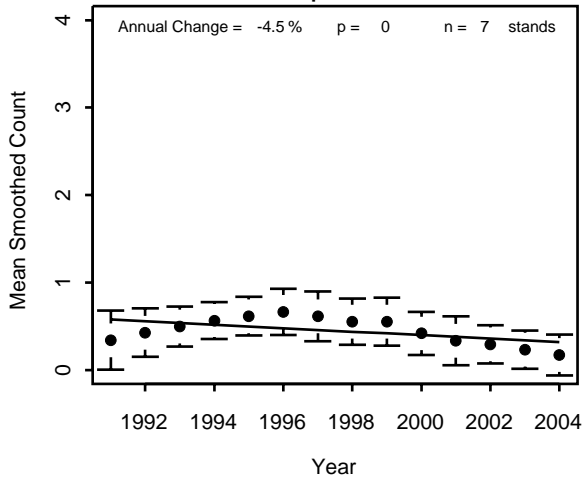

Magnolia Warbler

Chequamegon

Chippewa

Superior

Pooled NFs

Mourning Warbler

Myrtle Warbler

Nashville Warbler

Northern Parula

Northern Waterthrush

Chequamegon

Chippewa

Superior

Pooled NFs

Olive-sided Flycatcher

Chequamegon