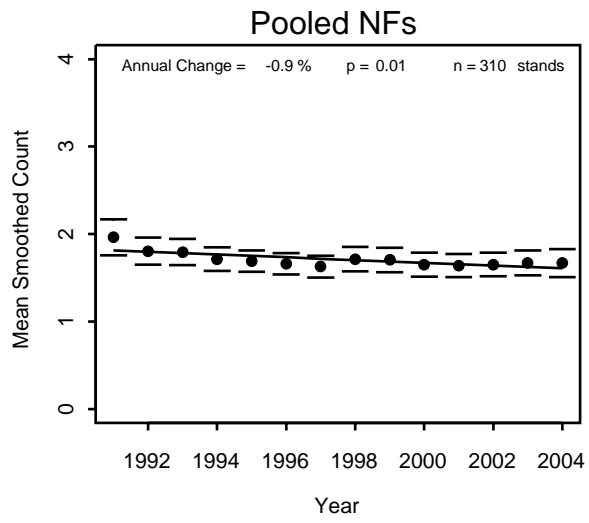

Pooled NFs

Great-crested Flycatcher

Superior

Pooled NFs

Hairy Woodpecker

Superior

Pooled NFs

Hermit Thrush

House Wren

Chippewa

Superior

Pooled NFs

Indigo Bunting

Superior

Pooled NFs

Least Flycatcher

Magnolia Warbler

Chequamegon

Chippewa

Superior

Pooled NFs

Mourning Warbler

Myrtle Warbler

Nashville Warbler

Northern Parula

Northern Waterthrush

Chequamegon

Chippewa

Superior

Pooled NFs

Olive-sided Flycatcher

Chequamegon