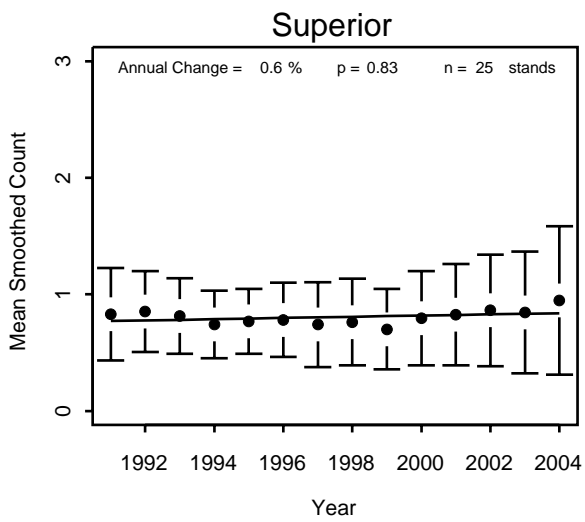

Superior

Pooled NFs

Scarlet Tanager

Song Sparrow

Swainson's Thrush

Chequamegon

Chippewa

Superior