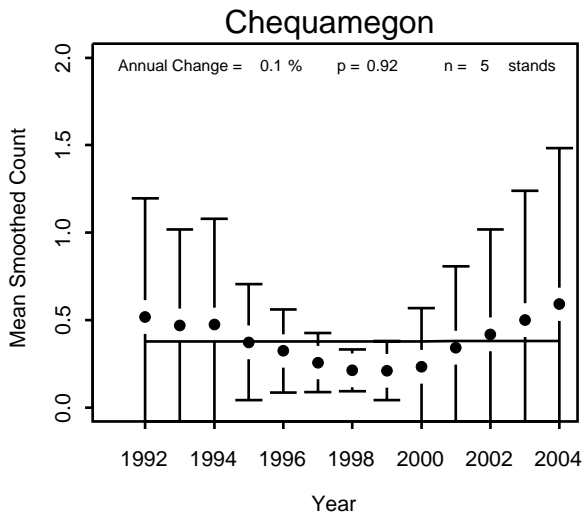

Chequamegon

Chippewa

Superior

Pooled NFs

Yellow-throated Vireo

Superior

Pooled NFs

Long-distance Migrant Individuals