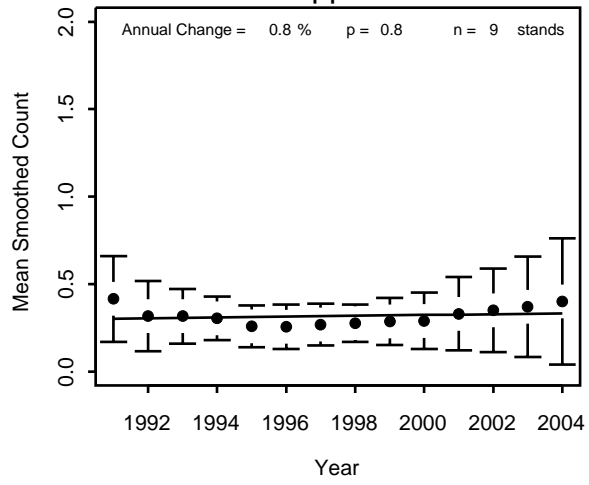

Magnolia Warbler

Chequamegon

Chippewa