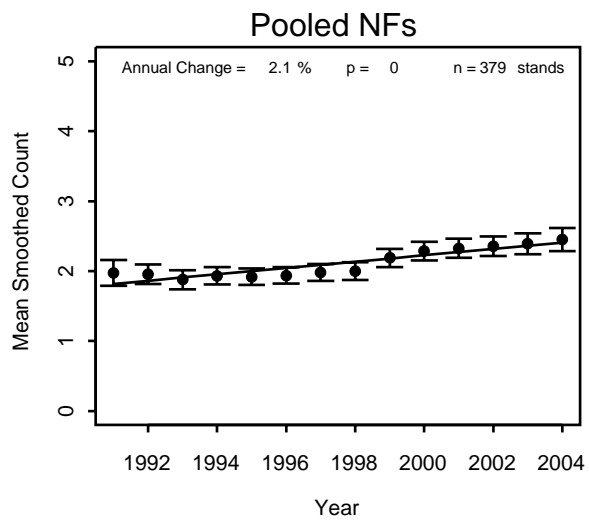

Pooled NFs

Pine Warbler

Purple Finch

Chequamegon

Chippewa

Superior

Pooled NFs

Red-breasted Nuthatch

Chequamegon

Chippewa

Superior

Pooled NFs

Red-eyed Vireo

Red-winged Blackbird

Superior

Pooled NFs

Rose-breasted Grosbeak

Chequamegon

Chippewa

Superior

Pooled NFs

Ruby-crowned Kinglet

Chequamegon

Chippewa