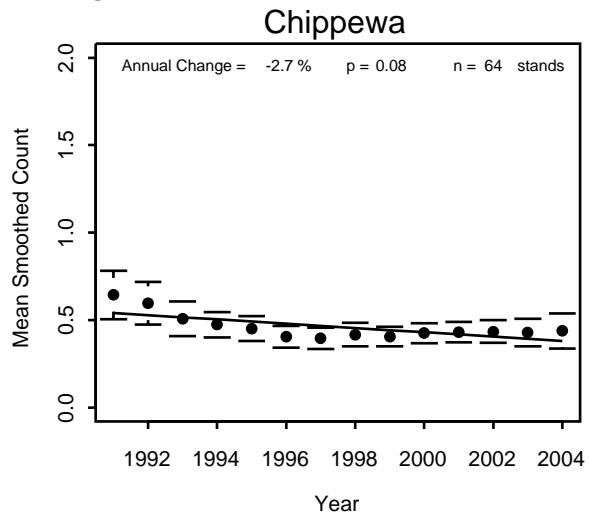

Scarlet Tanager