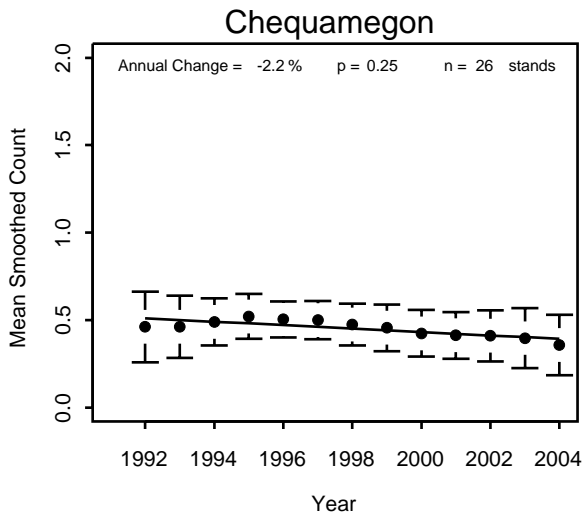

Great-crested Flycatcher

Superior

Pooled NFs