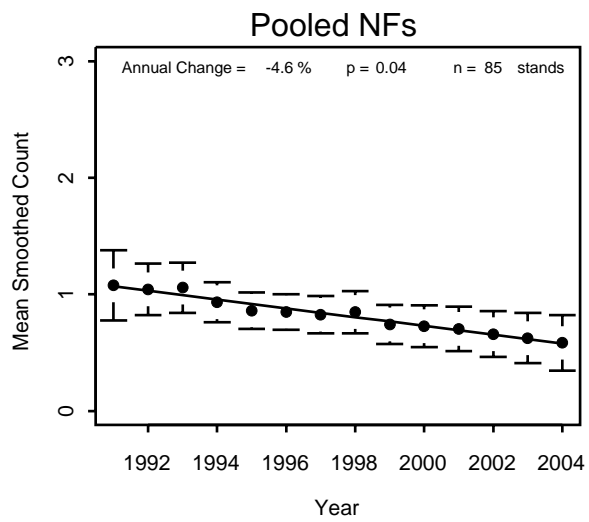

Chequamegon

Chippewa

Superior

Pooled NFs

Red-eyed Vireo

Red-winged Blackbird

Superior

Pooled NFs

Rose-breasted Grosbeak

Chequamegon

Chippewa

Superior

Pooled NFs

Ruby-crowned Kinglet

Chequamegon

Chippewa

Superior

Pooled NFs

Scarlet Tanager

Song Sparrow

Swainson's Thrush

Chequamegon

Chippewa

Superior

Pooled NFs

Swamp Sparrow

Tennessee Warbler

Chequamegon

Chippewa

Superior

Pooled NFs

Veery