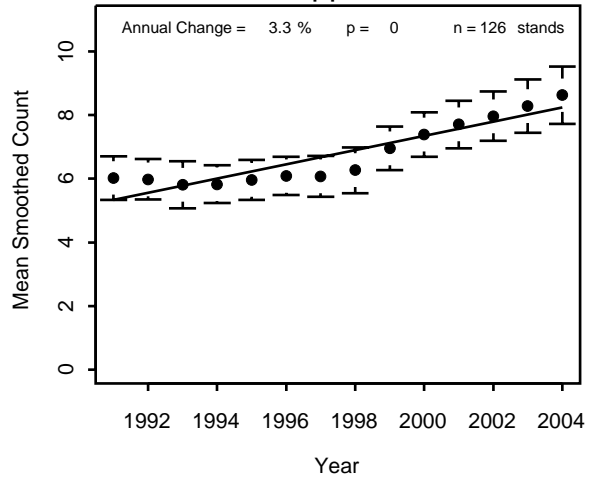

Chippewa

Superior

Pooled NFs

Shrub or Subcanopy Nesting Individuals

Chequamegon

Chippewa

Superior

Pooled NFs