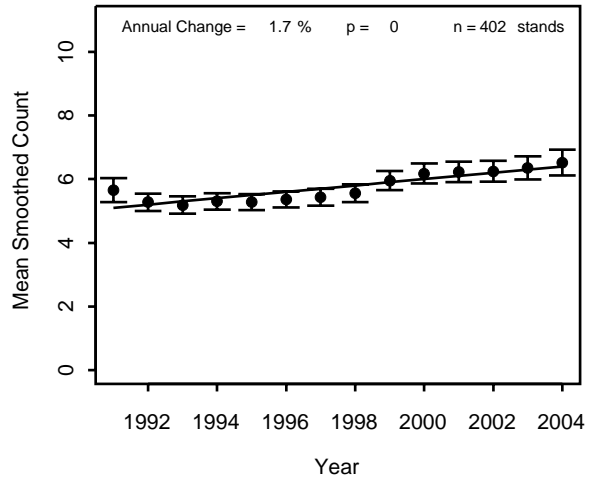

Chippewa

Superior

Pooled NFs

Shrub or Subcanopy Nesting Individuals

Chequamegon

Chippewa

Superior

Pooled NFs