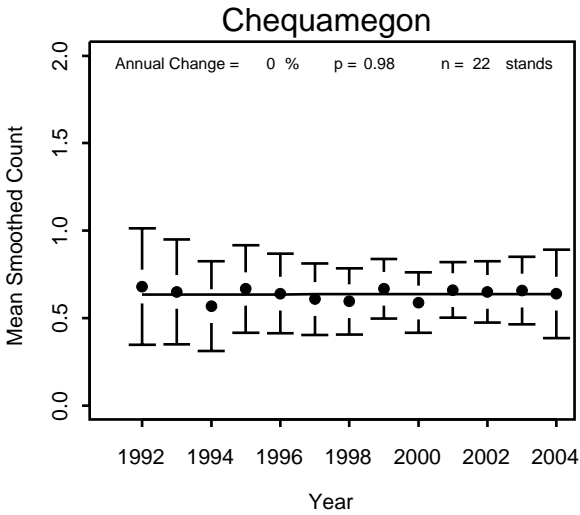

Canada Warbler