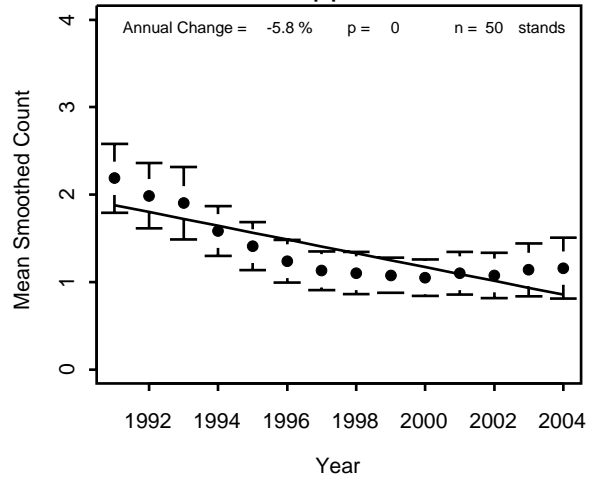

White-throated Sparrow

Chippewa