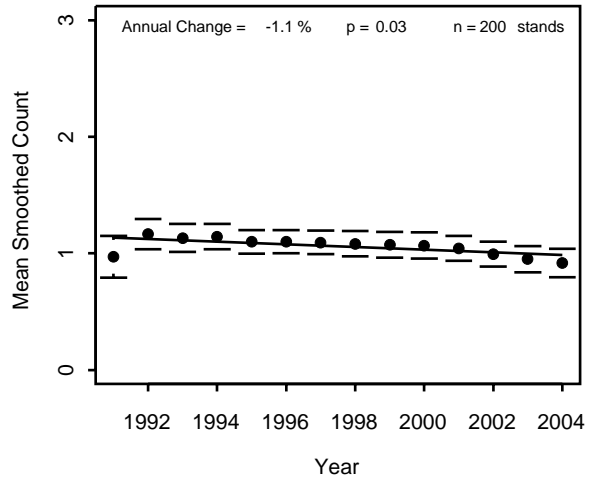

Black-throated Green Warbler

Pooled NFs