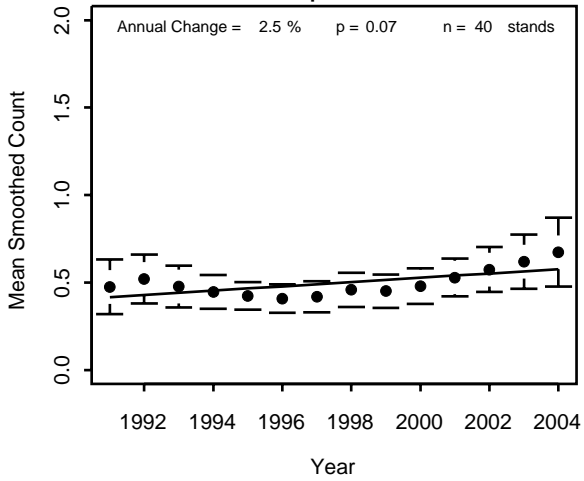

Pooled NFs

Golden-crowned Kinglet

Chequamegon

Chippewa

Superior

Pooled NFs

Golden-winged Warbler

Gray Catbird