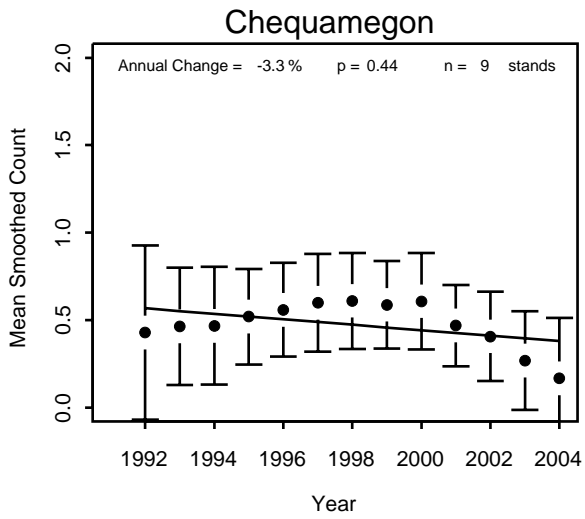

Pooled NFs

Golden-crowned Kinglet

Chequamegon

Chippewa

Superior

Pooled NFs

Golden-winged Warbler

Gray Catbird