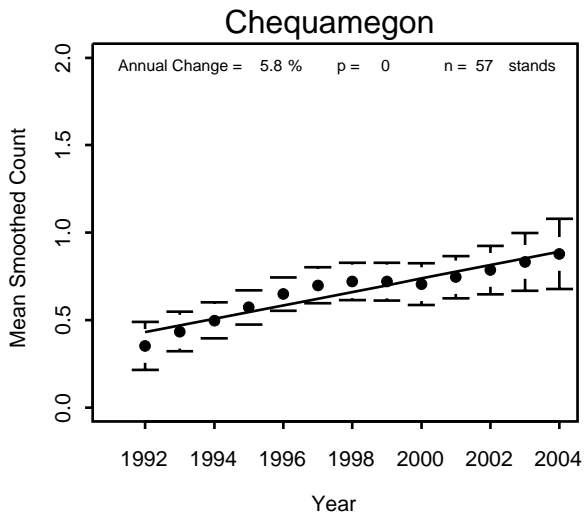

Pooled NFs

Black-throated Blue Warbler

Chequamegon

Chippewa

Pooled NFs

Black-throated Green Warbler

Chequamegon

Chippewa

Superior

Pooled NFs

Blackburnian Warbler

Blue Jay

Blue-headed Vireo

Brewer's Blackbird

Chippewa

Superior