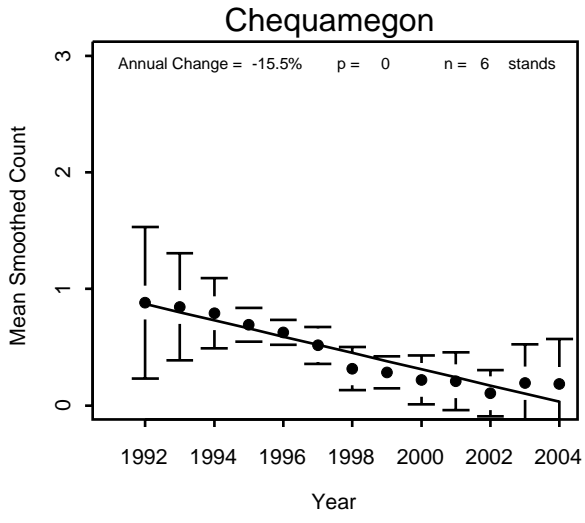

Eastern Kingbird

Chippewa

Superior

Pooled NFs

Eastern Towhee

Chippewa

Superior

Pooled NFs

Eastern Wood-pewee

Chequamegon

Chippewa

Superior

Pooled NFs

Evening Grosbeak

Chippewa

Superior

Pooled NFs

Golden-crowned Kinglet

Chequamegon

Chippewa

Superior

Pooled NFs

Golden-winged Warbler

Gray Catbird