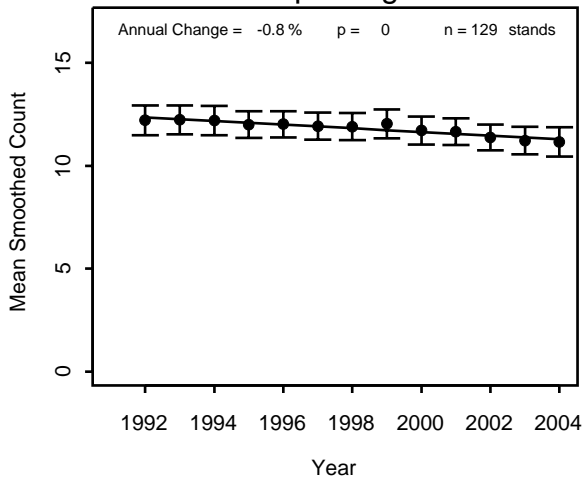

Long-distance Migrant Individuals

Chequamegon