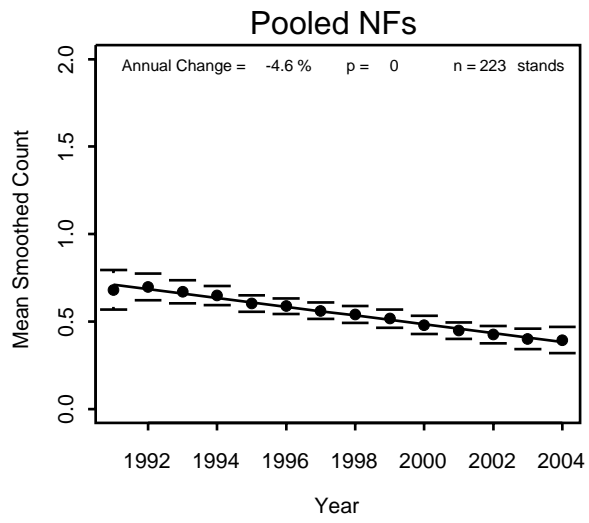

Chequamegon

Chippewa

Superior

Pooled NFs

Gray Jay

Chequamegon

Chippewa

Superior

Pooled NFs

Great-crested Flycatcher

Superior

Pooled NFs

Hairy Woodpecker

Superior

Pooled NFs

Hermit Thrush

House Wren

Chippewa

Superior

Pooled NFs

Indigo Bunting

Superior

Pooled NFs

Least Flycatcher