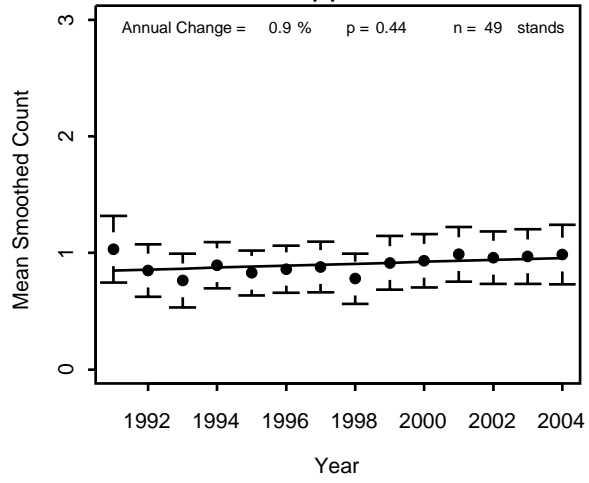

Pooled NFs

Black-throated Blue Warbler

Chequamegon

Chippewa

Pooled NFs

Black-throated Green Warbler

Chequamegon

Chippewa