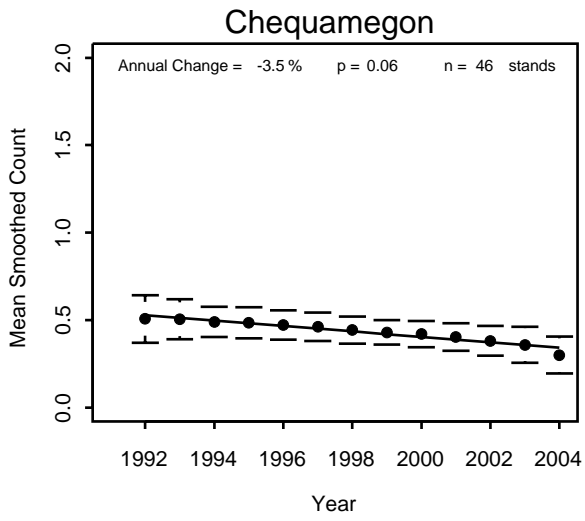

Scarlet Tanager