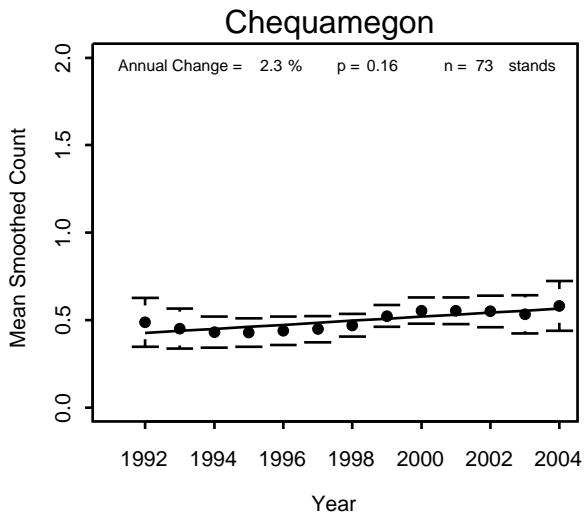

Superior

Pooled NFs

Blackburnian Warbler

Blue Jay

Blue-headed Vireo

Brewer's Blackbird

Chippewa

Superior