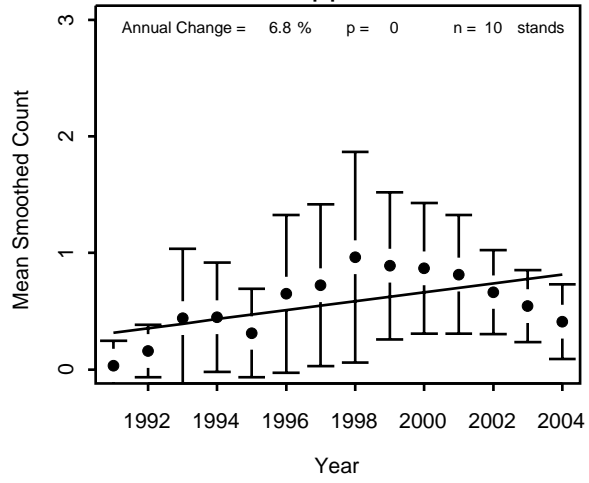

Gray Catbird

Chequamegon

Chippewa

Superior

Pooled NFs