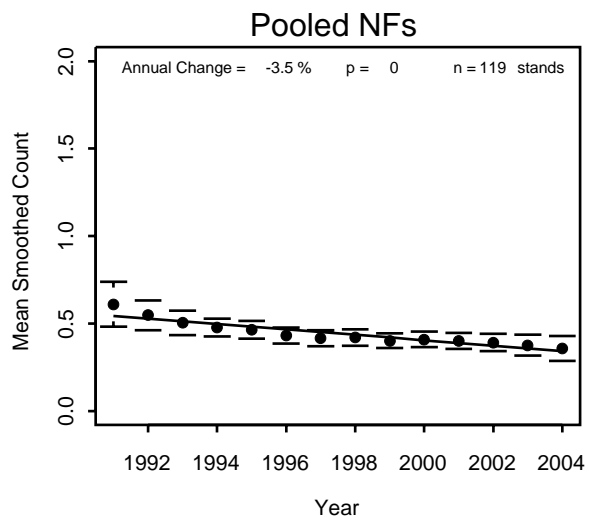

Scarlet Tanager