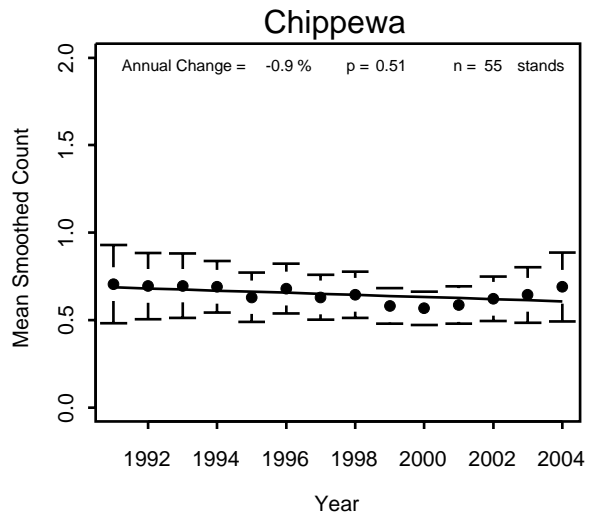

Pooled NFs

Black-throated Blue Warbler

Chequamegon

Chippewa

Pooled NFs

Black-throated Green Warbler

Chequamegon

Chippewa

Superior

Pooled NFs

Blackburnian Warbler

Blue Jay

Blue-headed Vireo

Brewer's Blackbird

Chippewa

Superior