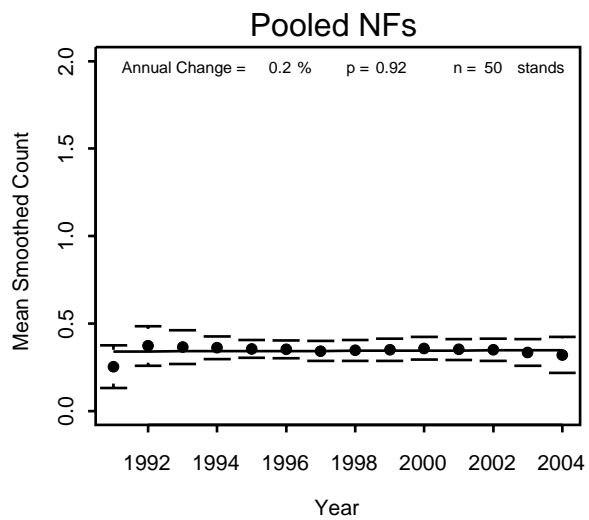

Pooled NFs

Black-throated Blue Warbler

Chequamegon

Chippewa

Pooled NFs

Black-throated Green Warbler

Chequamegon

Chippewa

Superior

Pooled NFs

Blackburnian Warbler

Blue Jay

Blue-headed Vireo

Brewer's Blackbird

Chippewa

Superior

Pooled NFs

Brown Creeper

Brown Thrasher

Chippewa

Superior

Pooled NFs

Brown-headed Cowbird

Superior