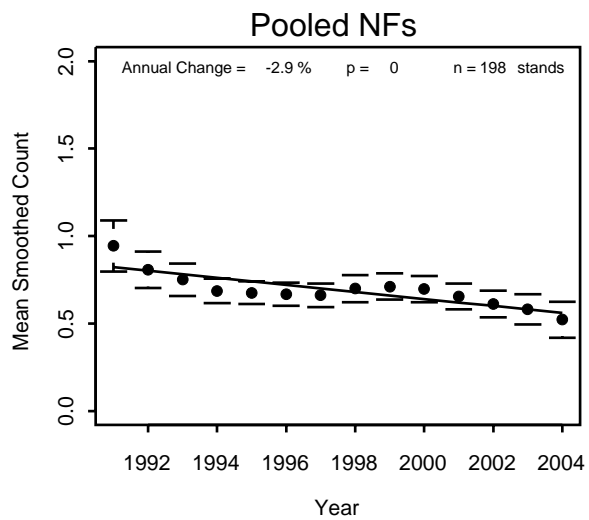

Pooled NFs

Great-crested Flycatcher

Superior

Pooled NFs

Hairy Woodpecker

Superior

Pooled NFs

Hermit Thrush

House Wren

Chippewa

Superior

Pooled NFs

Indigo Bunting

Superior

Pooled NFs

Least Flycatcher

Magnolia Warbler

Chequamegon

Chippewa

Superior

Pooled NFs

Mourning Warbler

Myrtle Warbler

Nashville Warbler

Northern Parula

Northern Waterthrush

Chequamegon

Chippewa

Superior

Pooled NFs

Olive-sided Flycatcher

Chequamegon