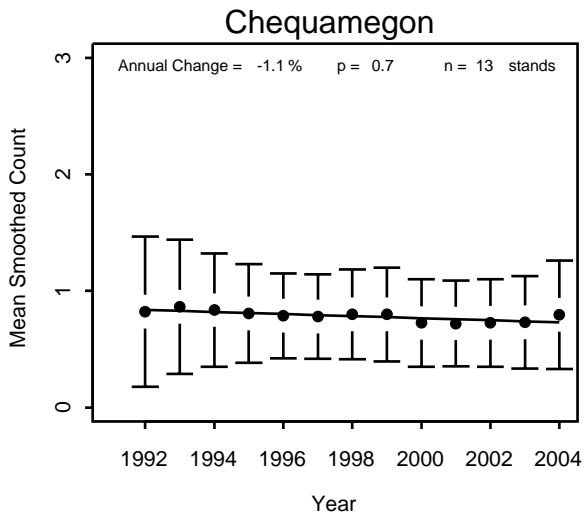

Swamp Sparrow