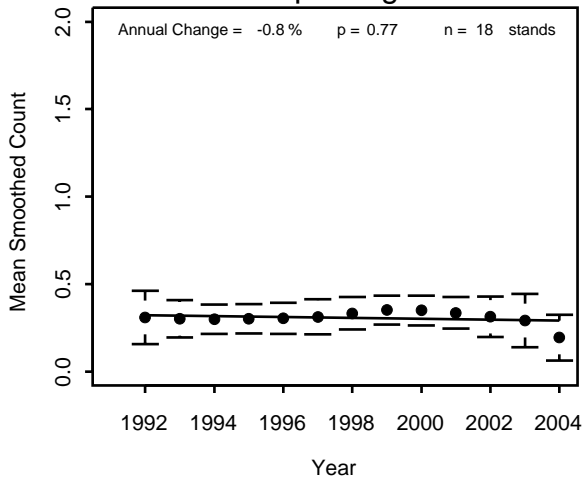

Vesper Sparrow

Chippewa

Superior

Pooled NFs

White-breasted Nuthatch

Chequamegon

Chippewa

Superior