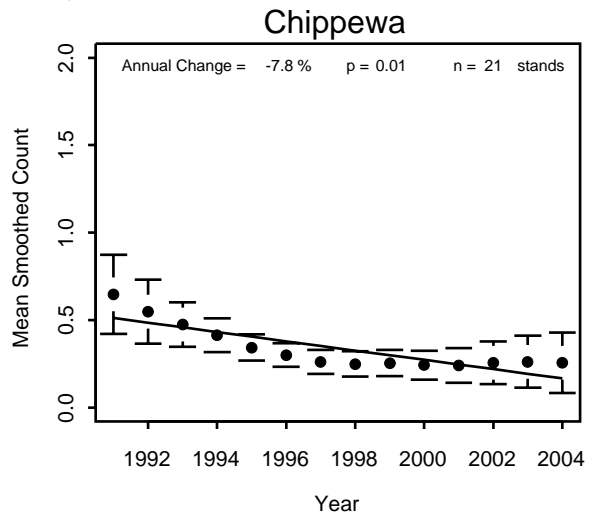

Great-crested Flycatcher

Superior

Pooled NFs